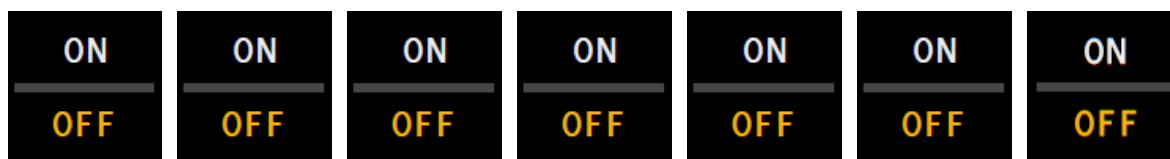

Boeing 777 Overhead Korry Legends

Buttons = 20mmx20mm

Annunciators = 24mmx12mm

Boeing 777 Overhead Korry Legends

| | | | | | |
|----------------|------------------|----------------|-------------|-------------|-------------|
| AUTO CLOSED | AUTO CLOSED | AUTO CLOSED | AUTO OFF | AUTO MAN | AUTO MAN |
| ARMED FWD | ARMED AFT | ARMED FAULT | | | |
| NORM ALTN | NORM ALTN | — DRIVE | — DRIVE | | — DISCH |
| — VALVE | — VALVE | | | | |
| FAULT | FAULT | FAULT | FAULT | FAULT | |
| DISC | APU BTL DISCH | ON BAT | | | |